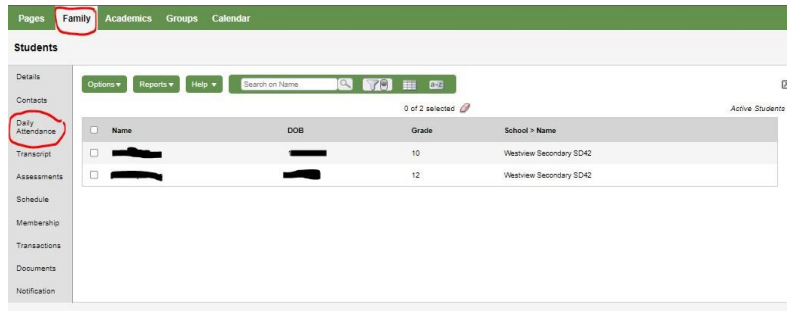

INSTRUCTIONS FOR CHECKING YOUR CHILD'S ATTENDANCE:

- Log into your MyClass account ([MyClass](#))
- Click on Family on the Top Tab

- Click on Daily Attendance on left hand tab
- Choose your student (if you have more than one at the school)

- Once you see the list of dates, you can click on the date to see details and portion of that day that your child was absent.

- If you click on the Academics at the top Tab it bring you to this screen where you're able to see more details on Absences and Tardies for each class: