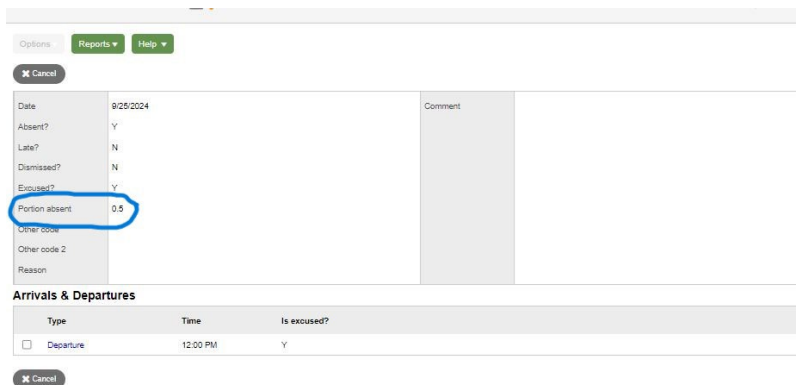

- Once you see the list of dates, you can click on the date to see details and portion of that day that your child was absent.