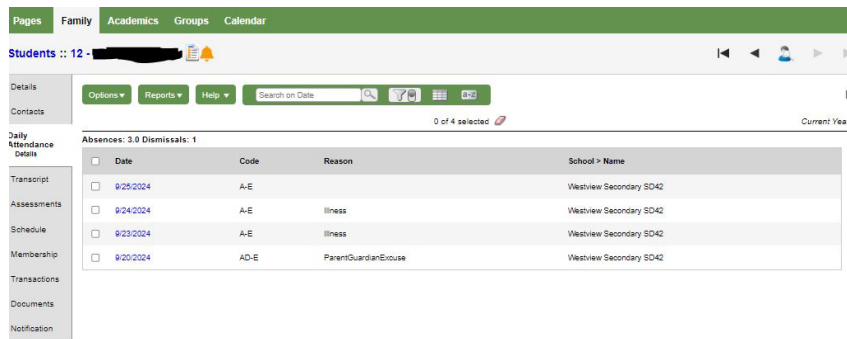

INSTRUCTIONS FOR CHECKING YOUR CHILD'S ATTENDANCE:

- Log into your MyClass account ([MyClass](#))
- Click on Family on the Top Tab

- Click on Daily Attendance on left hand tab
- Choose your student (if you have more than one at the school)

- Once you see the list of dates, you can click on the date to see details and portion of that day that your child was absent.

- If you click on the Academics at the top Tab it bring you to this screen where you're able to see more details on Absences and Tardies for each class: