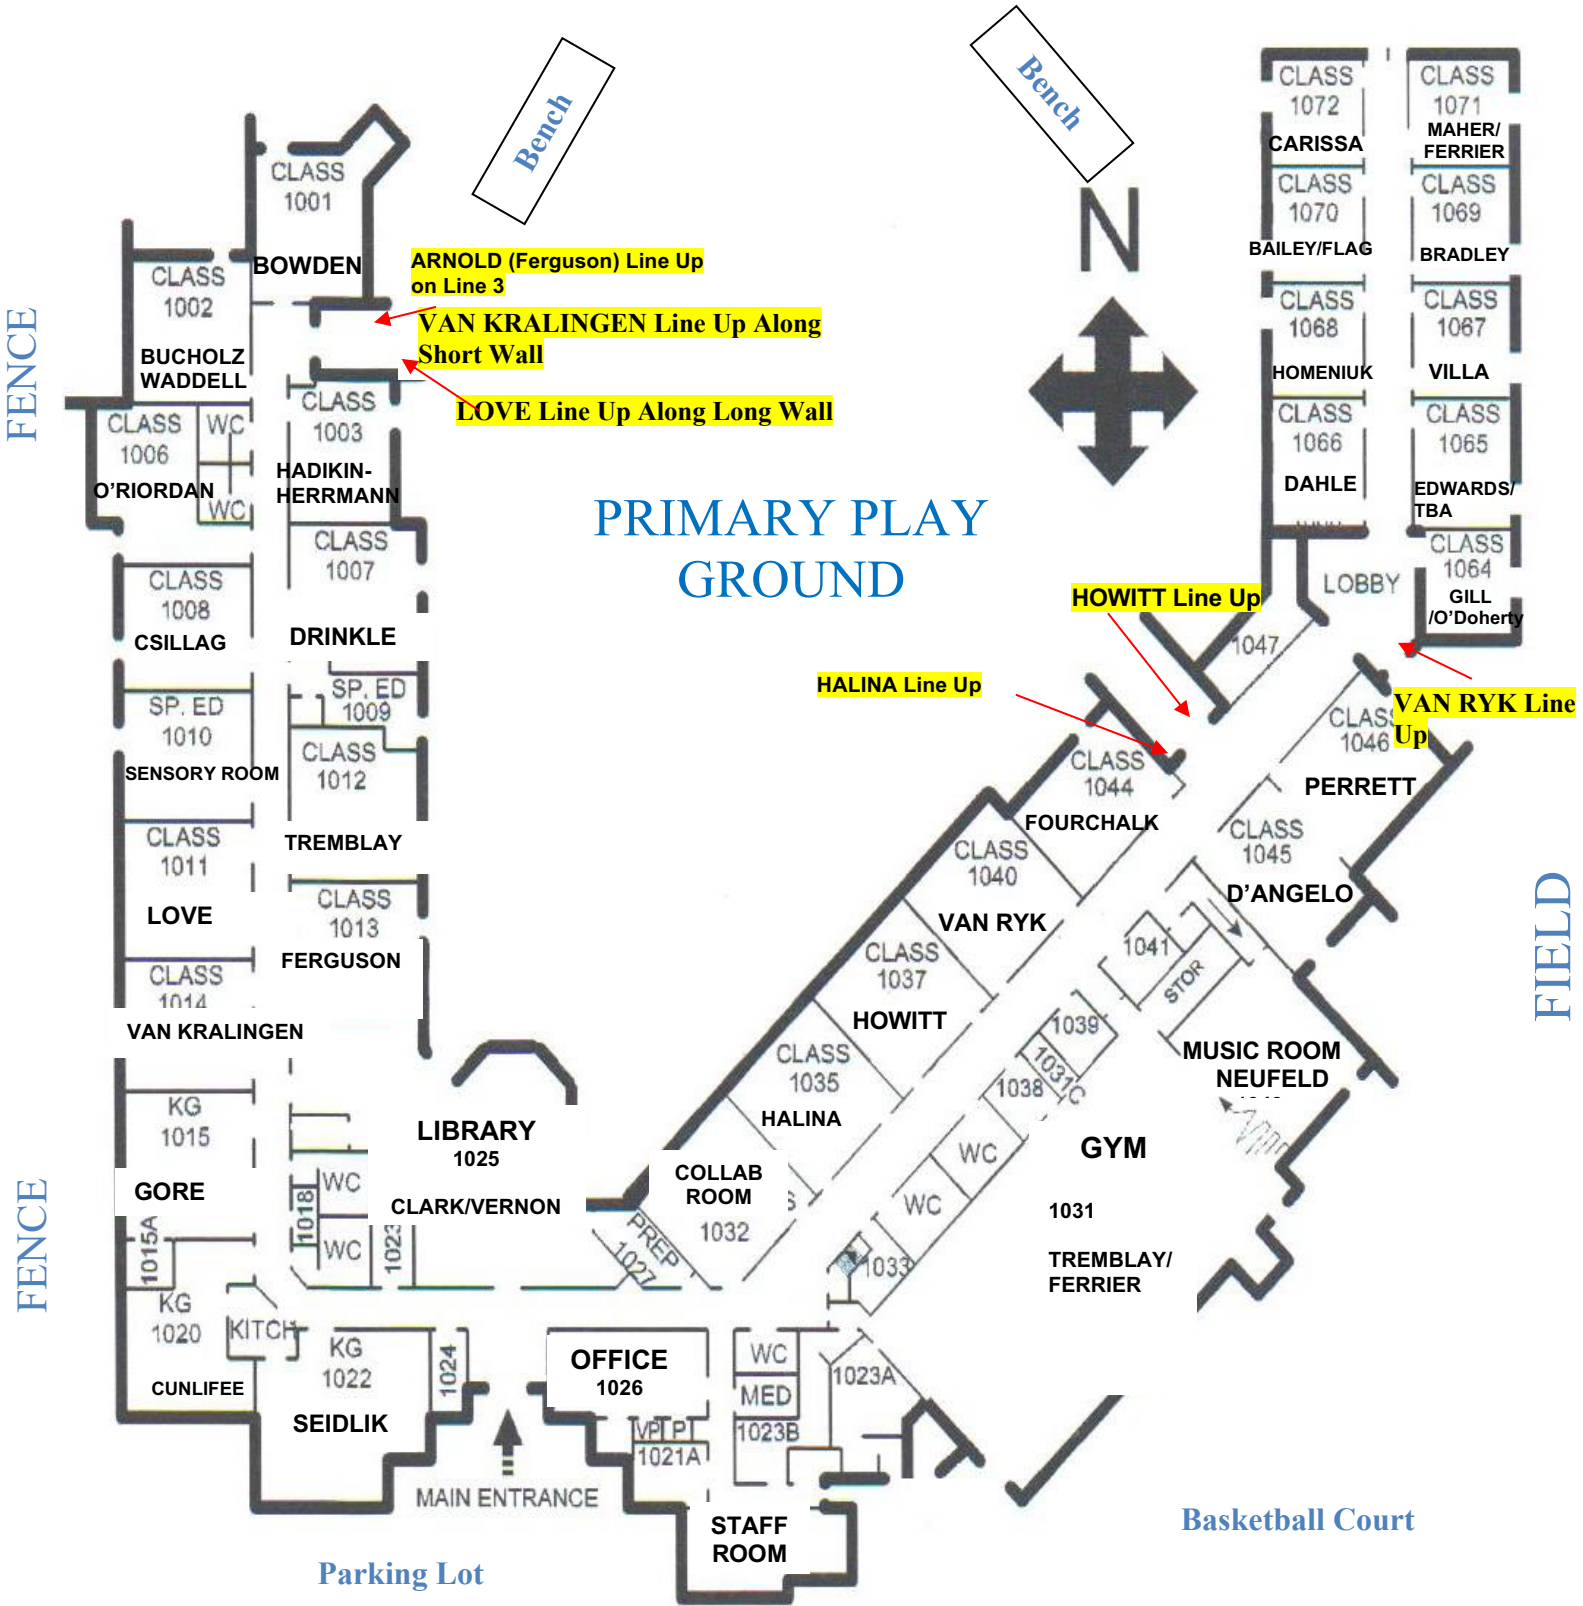

Laity View Line Ups Week 1: Sept 3 – 6, 2024 (classrooms with no outside door)

Sand Box

ARNOLD (Ferguson) Line Up on Line 3

VAN KRALINGEN Line Up Along Short Wall

LOVE Line Up Along Long Wall

HOWITT Line Up

HALINA Line Up

VAN RYK Line Up

Parking Lot

Basketball Court

FENCE

FENCE

FIELD